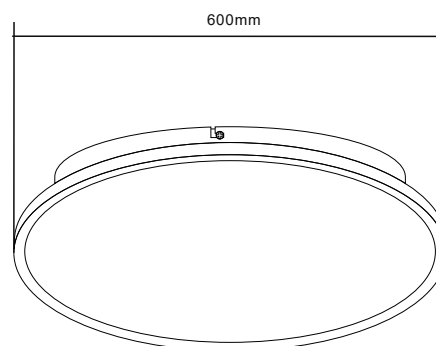

TECHNICAL DATA

TYPE

Professional LED for Indoor Lighting.

DIMENSION DRAW

Model:	Sun 60
Format:	Round
Location:	Interior
Wattage:	60W
Materials:	...
Led Color:	3000K / 4000K / 6500K
Product Dimension:	Φ600mm
IP Code:	20
Fixation:	Surface
CRI :	80
Lumen Output:	6000 LM
Frequency:	50/60 Hz
Beam Angle:	L°